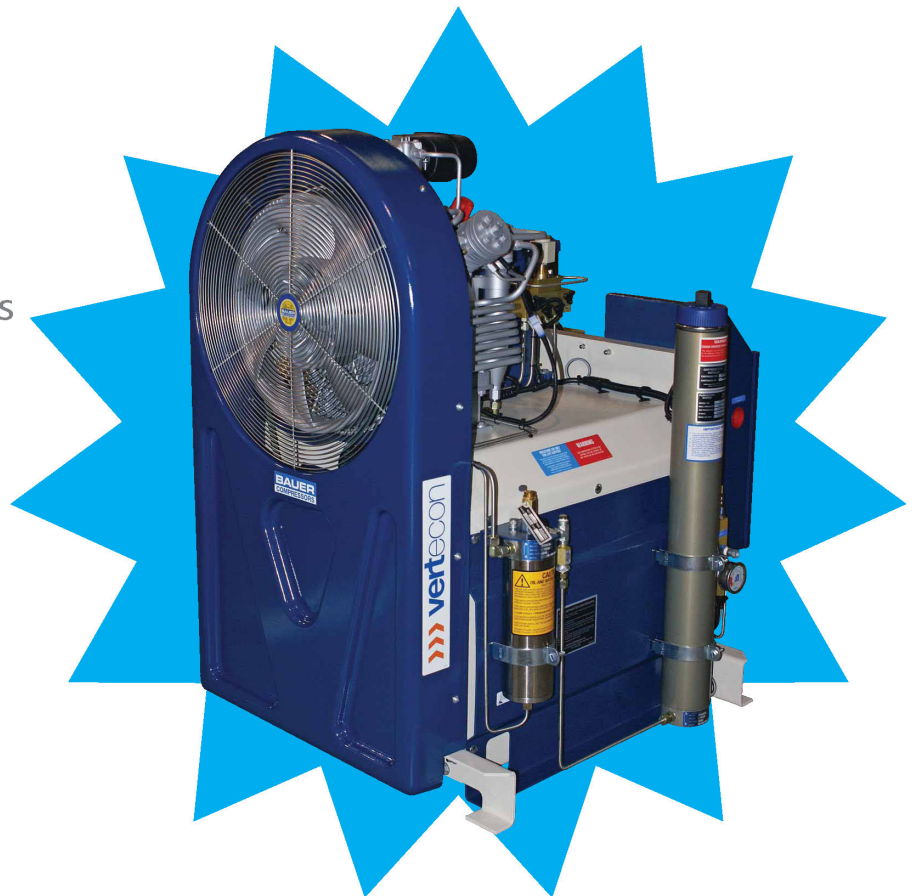

LEGACY PROGRAM

Great Price!
In-Stock Delivery!
Blanket Orders Welcome!

LEGACY 13

- › 13 scfm
- › 6000 psig service
- › 10 hp | 230 volt/1-phase
- › Automatic drain system
- › P2 SECURUS
- › Interstage pressure gauges
- › Grade E purification
67,000 ft³ processed

LEGACY 18

- › 18 scfm
- › 6000 psig service
- › 15 hp | 208 volt/3-phase
- › Automatic drain system
- › P5 SECURUS
- › Interstage pressure gauges
- › Grade E purification
150,000 ft³ processed

Contact your BAUER Sales
Team Representative for all
the exciting details!